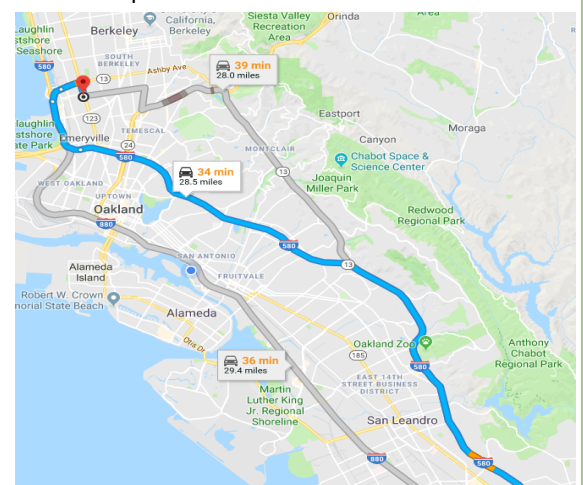

Take I-880 N to Berkeley. Take the Ashby Ave/CA-13 exit from I-580 W/I-80 E

8 min (7.7 mi)

Continue on CA-13 S/Ashby Ave N. Drive to San Pablo Ave in Oakland
Pablo Ave in Oakland

3 min (0.8 m)

Arrive to St. Columba Church at 6401 San Pablo Avenue

From I- 580

Head west on I-580 W

10.0 mi

Keep right at the fork to stay on I-580 W, follow signs for Oakland/San Francisco

15.6 mi

Use the right 2 lanes to take the I-580 W/I-80 E exit toward Berkeley/Sacramento

0.5 mi

Merge onto I-80 E

1.0 mi

Take the Ashby Ave/CA-13 exit

0.4 mi

Continue onto CA-13 S/Ashby Ave N

0.5 mi

Turn right onto San Pablo Ave

Arrive to St. Columba Church at 6401 San Pablo Avenue

I-880 Map

I-580 Map

**Accessible by AC Transit bus lines 72, 72M and 72R on San Pablo Avenue or on Broadway in downtown Oakland.
Accessible by Ashby BART and the 80 bus line with some walking.**