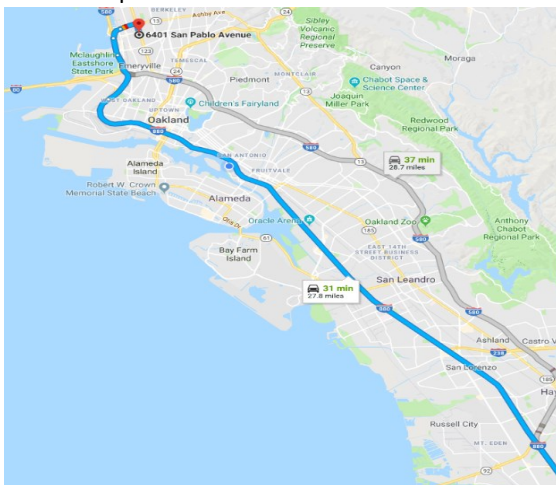

Take I-880 N to Berkeley. Take the Ashby Ave/CA-13 exit from I-580 W/I-80 E

8 min (7.7 mi)

Continue on CA-13 S/Ashby Ave N. Drive to San Pablo Ave in Oakland
Pablo Ave in Oakland

3 min (0.8 m)

Arrive to St. Columba Church at 6401 San Pablo Avenue

From I- 580

Head west on I-580 W

10.0 mi

Keep right at the fork to stay on I-580 W, follow signs for Oakland/San Francisco

15.6 mi

Use the right 2 lanes to take the I-580 W/I-80 E exit toward Berkeley/Sacramento

0.5 mi

Merge onto I-80 E

1.0 mi

Take the Ashby Ave/CA-13 exit

0.4 mi

Continue onto CA-13 S/Ashby Ave N

0.5 mi

Turn right onto San Pablo Ave

Arrive to St. Columba Church at 6401 San Pablo Avenue

I-880 Map

I-580 Map

**Accessible by AC Transit bus lines 72, 72M and 72R on San Pablo Avenue or on Broadway in downtown Oakland.
Accessible by Ashby BART and the 80 bus line with some walking.**